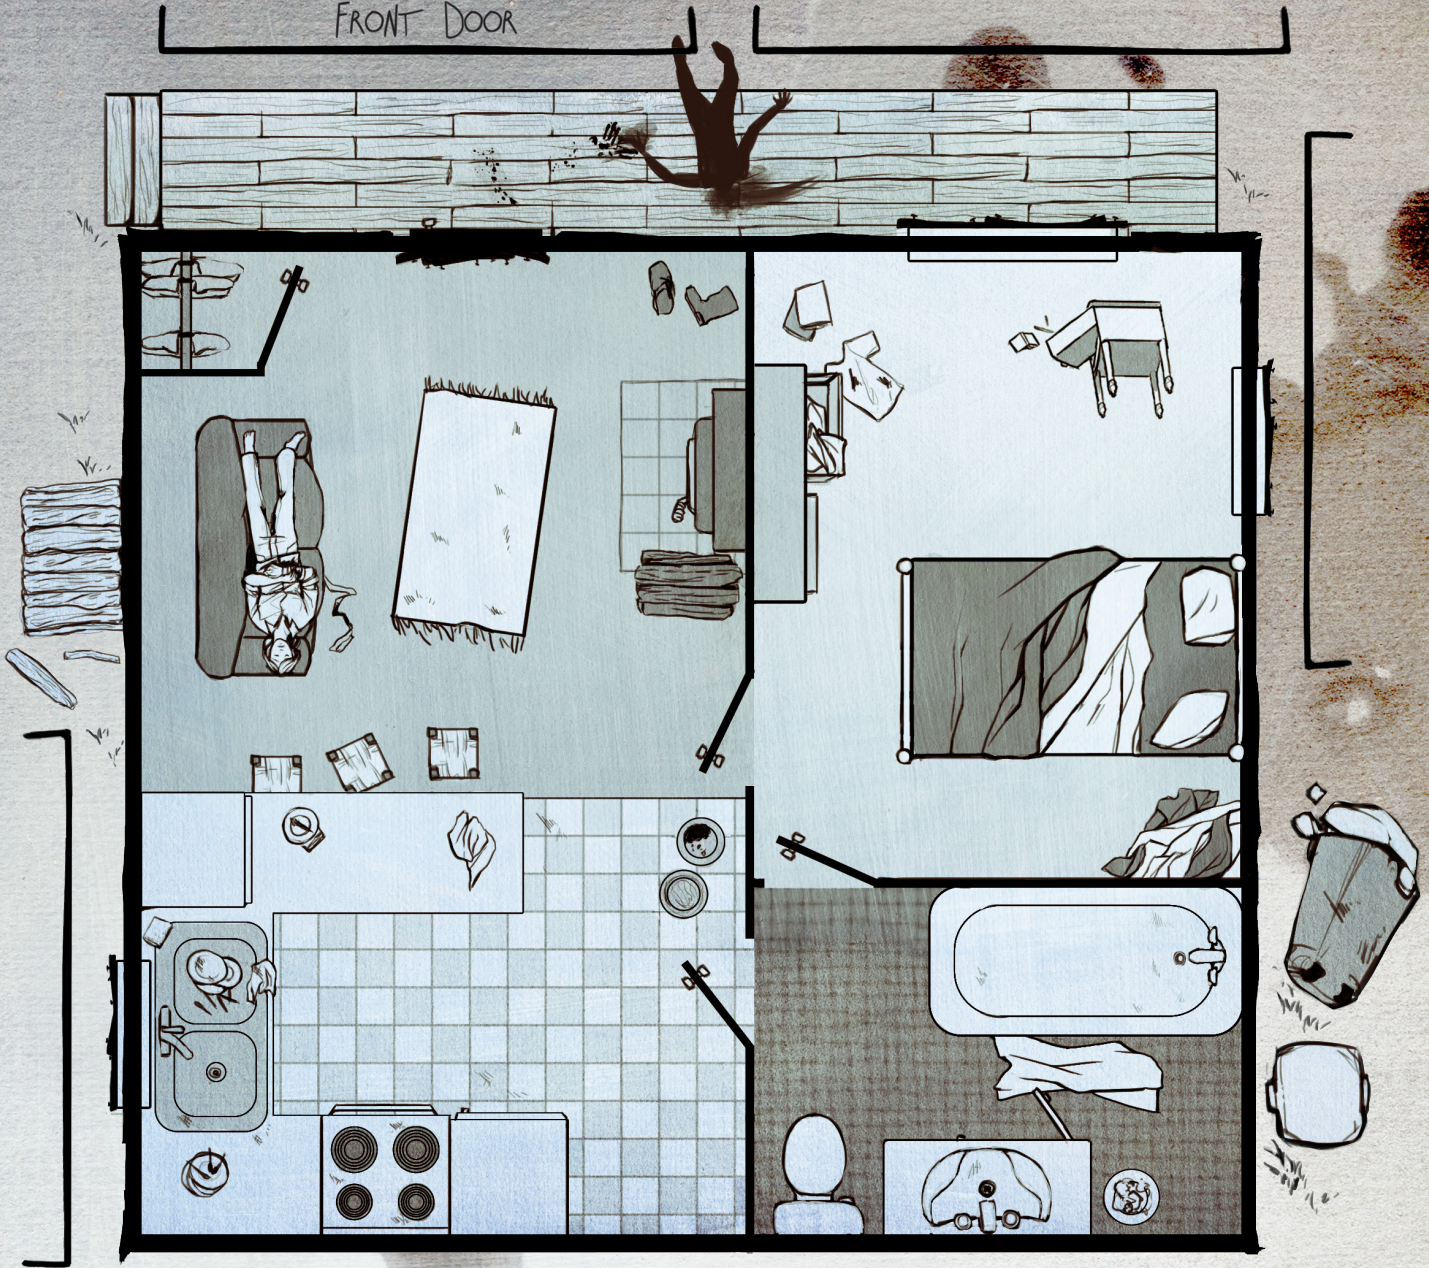

FRONT DOOR

TIME

AMMO

UNTIL DAWN